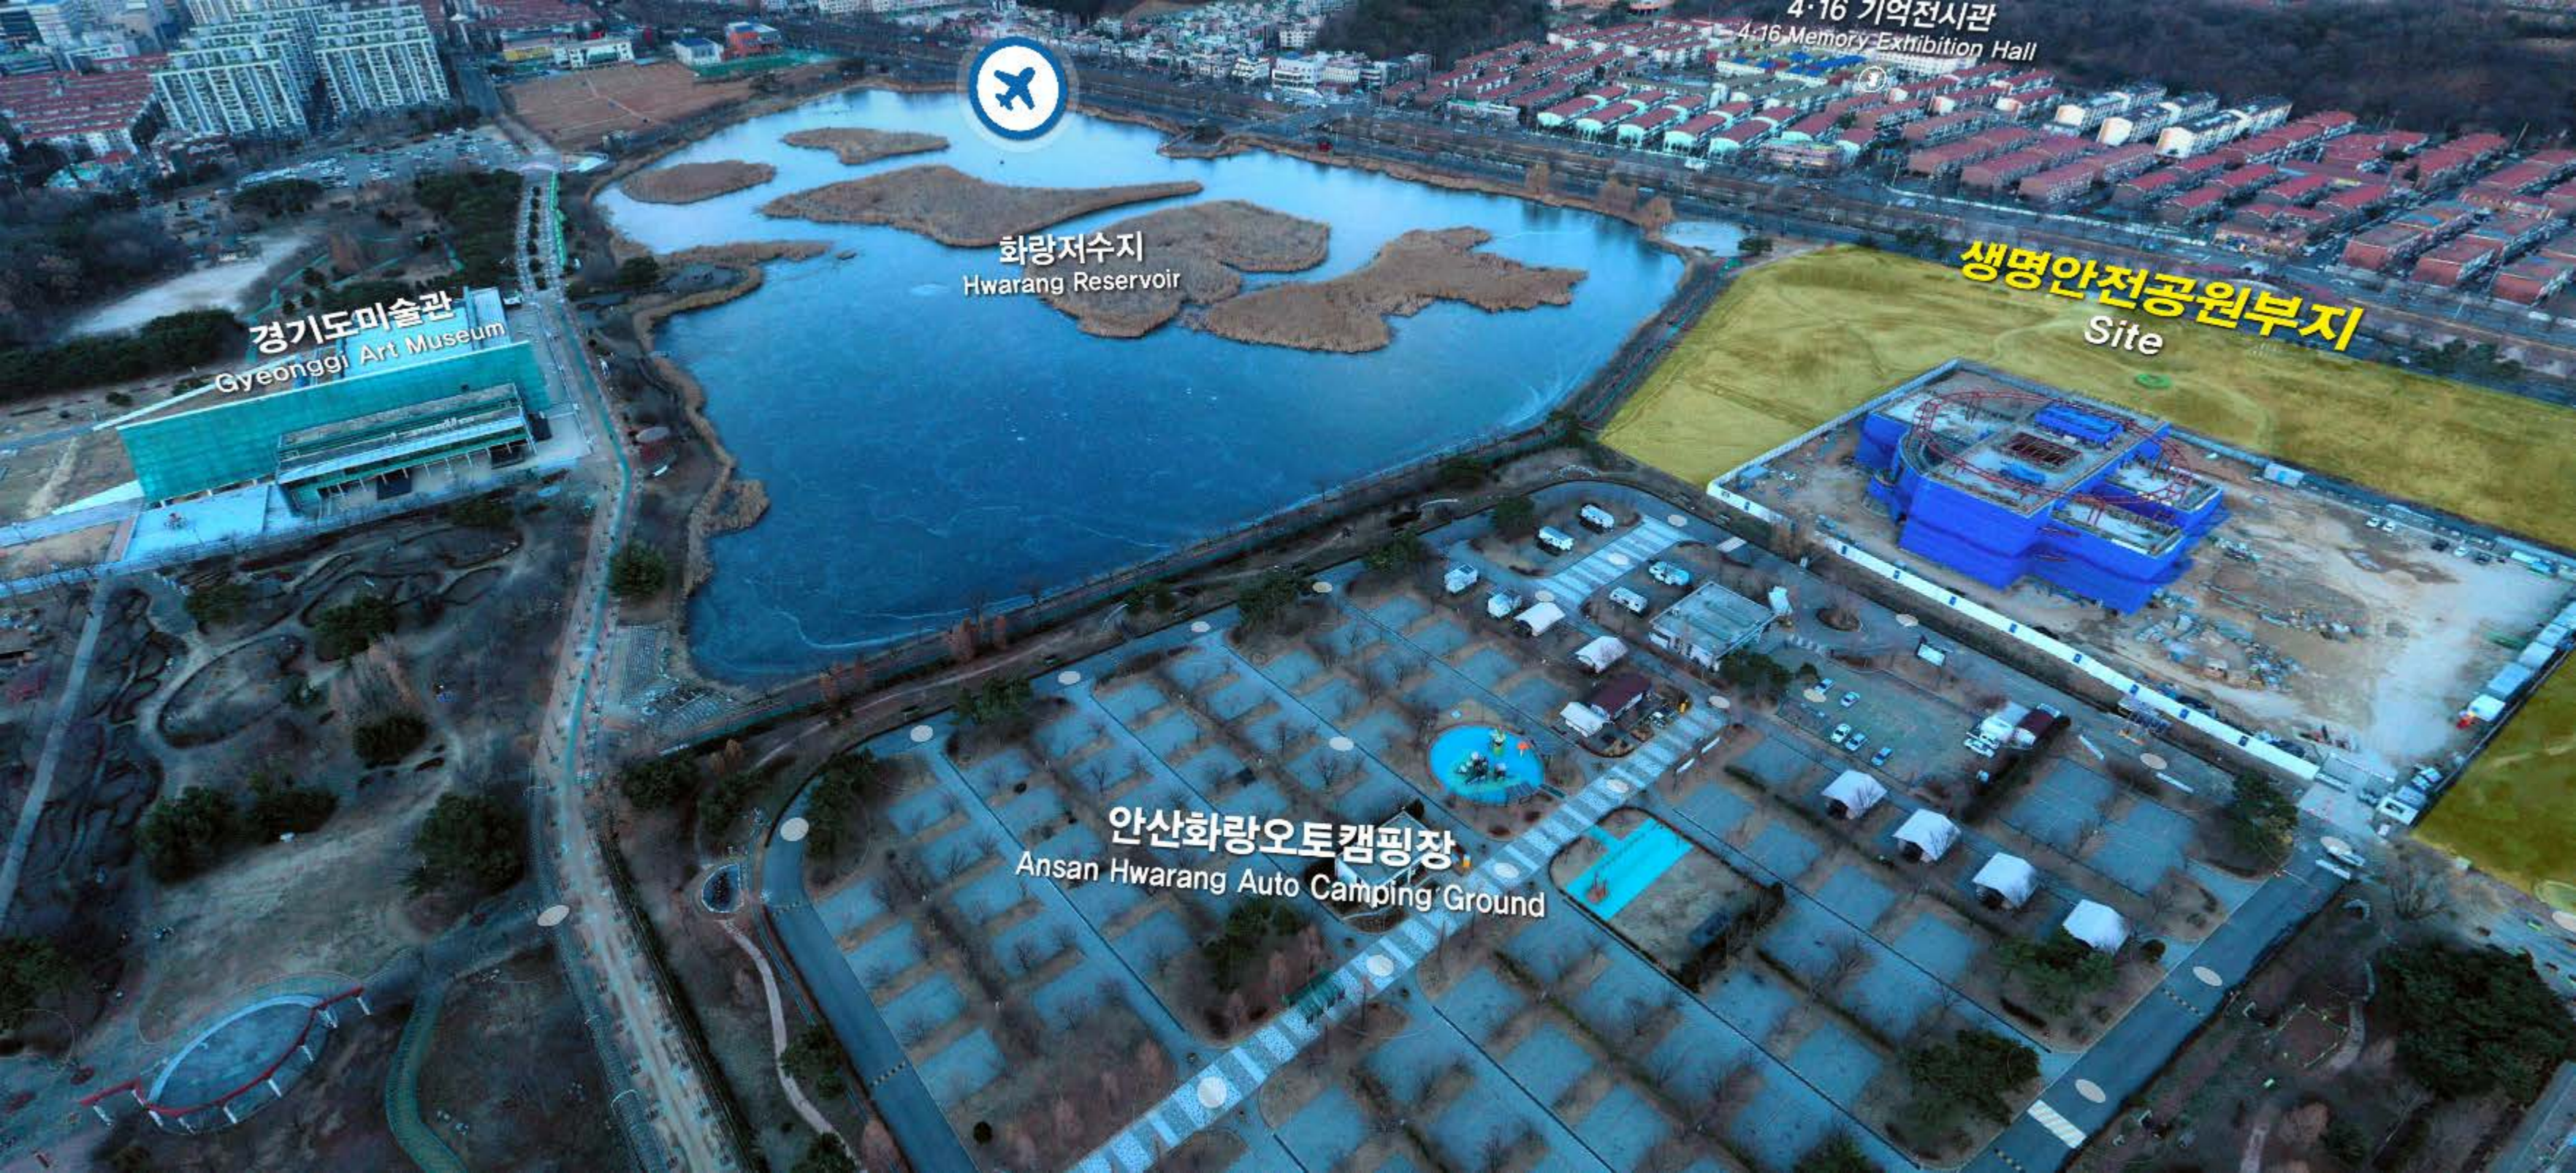

An aerial photograph showing a large reservoir in the foreground with several islands of reeds. To the left, a road and a building complex are visible. In the upper left, a green field is highlighted with yellow text. To the right, a parking area with many cars is visible. The sky is overcast.

**생명안전공원부지**  
Site

**안산화랑오토캠핑장**  
Ansan Hwarang Auto Camping Ground

**화랑저수지**  
Hwarang Reservoir

안산화랑오토캠핑장  
Ansan Hwarang Auto Camping Ground

경기도미술관  
Gyeonggi Art Museum

안산화랑오토캠핑장  
Ansan Hwarang Auto Camping Ground

화랑저수지  
Hwarang Reservoir

생명안전공원부지  
Site

화랑저수지  
Hwarang Reservoir

경기도미술관  
Gyeonggi Art Museum

4.16 기억전시관  
4.16 Memory Exhibition Hall

생명안전공원부지  
Site

안산화랑오토캠핑장  
Ansan Hwarang Auto Camping Ground

단원고등학교  
Danwon High School

4·16 기억전시관  
4·16 Memory Exhibition Hall

4·16 기억교실  
Memory Classroom

생명안전공원부지  
Site

화랑저수지  
Hwarang Reservoir

경기도미술관  
Gyeonggi Art Museum

안산화랑오토캠핑장  
Ansan Hwarang Auto Camping Ground

화랑유원지  
Hwarang Park