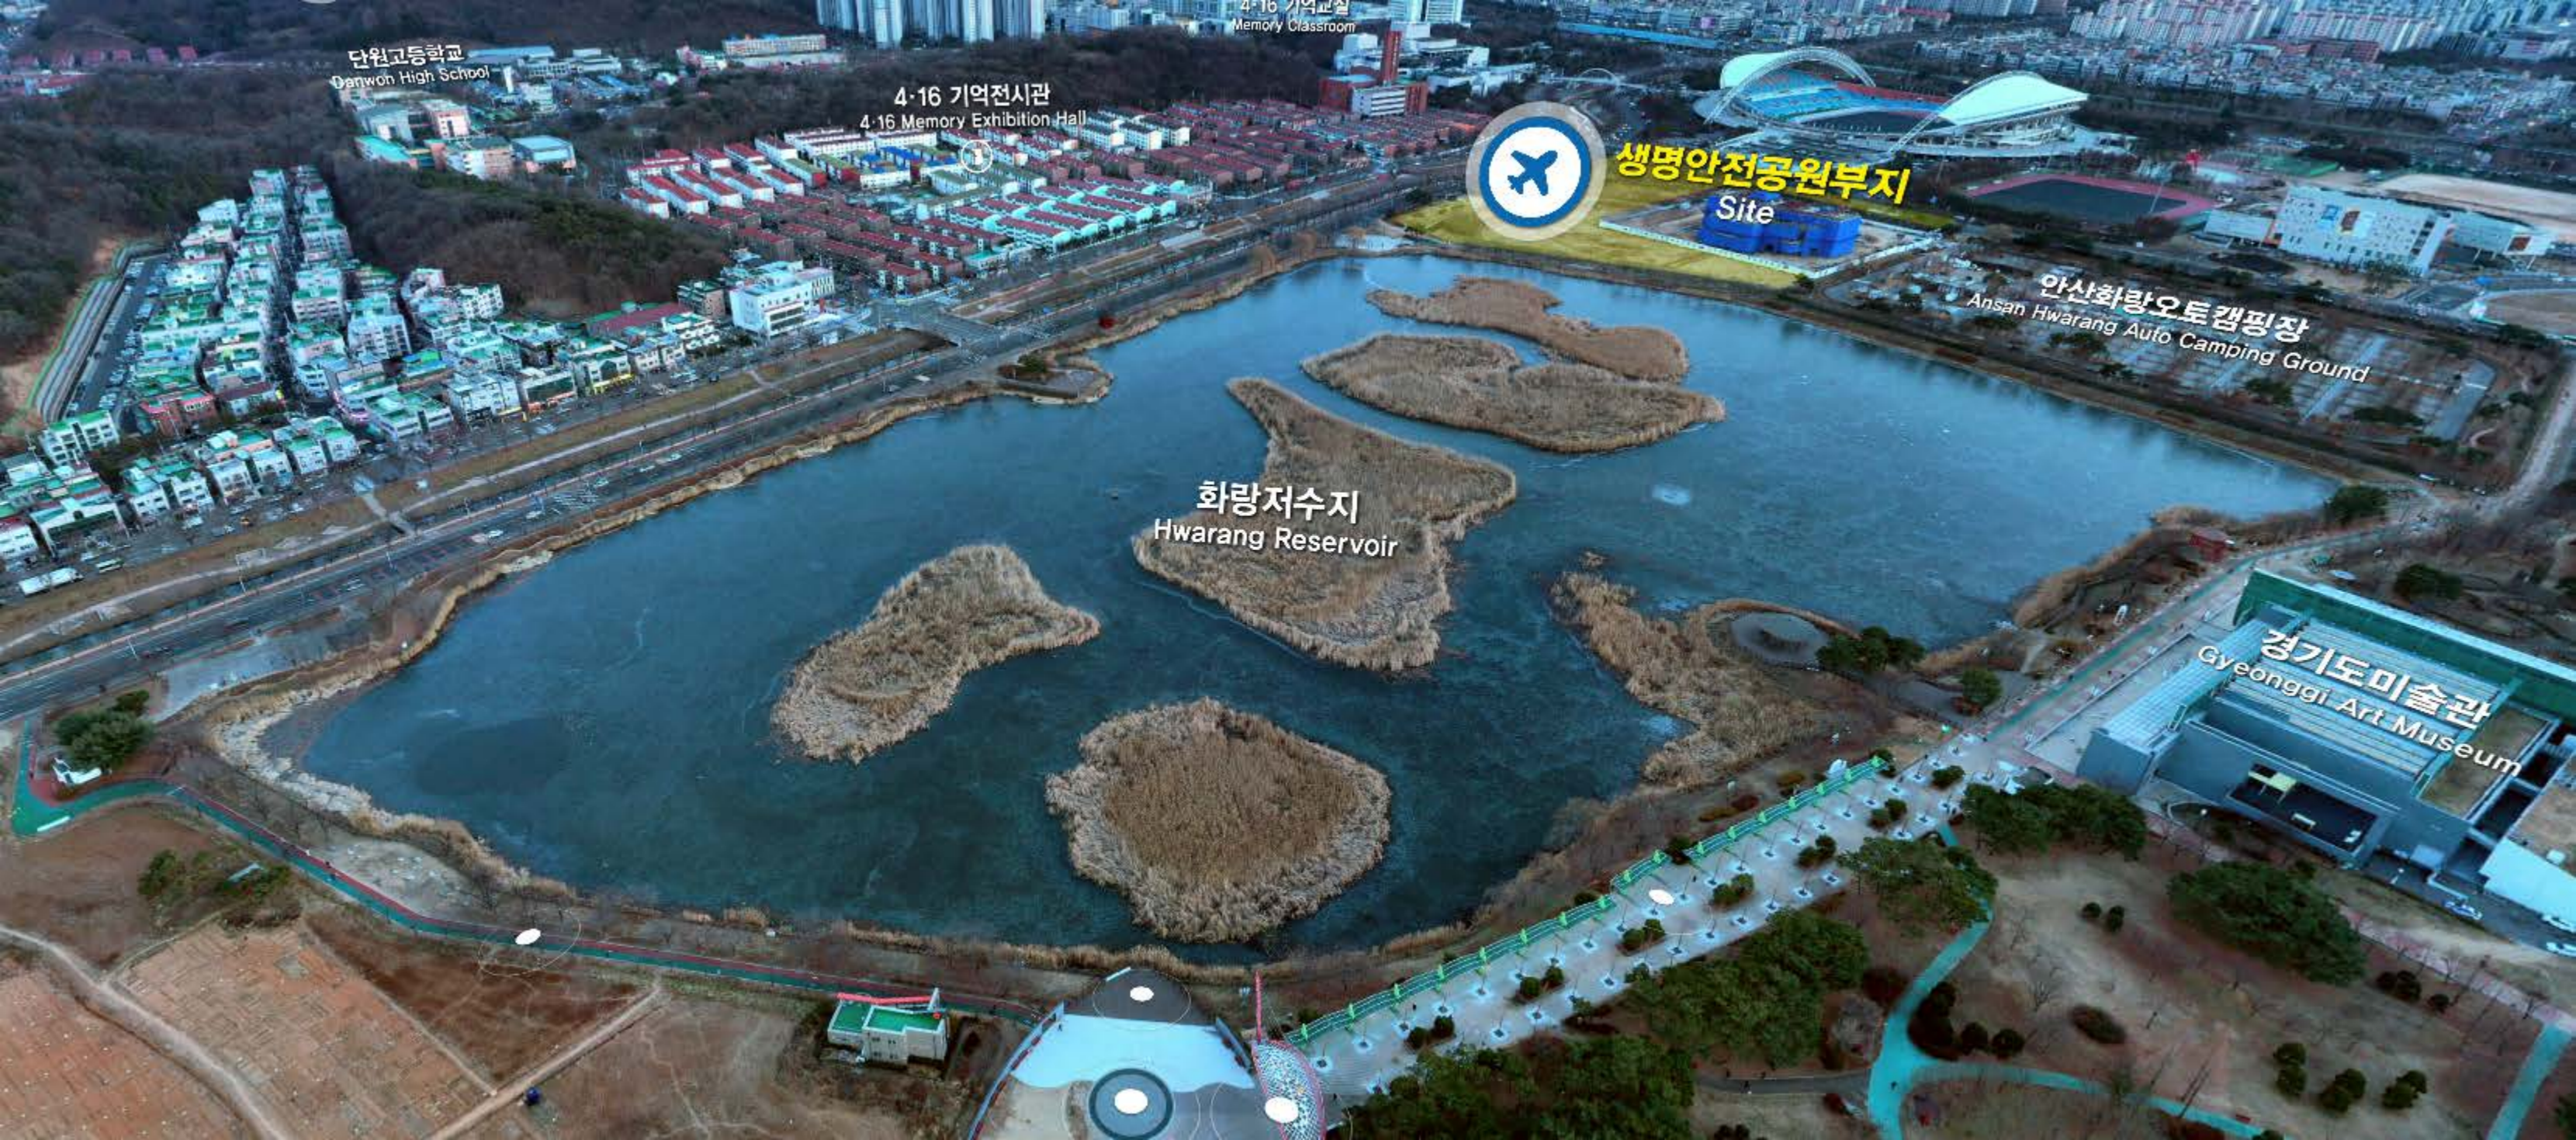

4·16 기억교실  
Memory Classroom

생명안전공원부지  
Site

안산화랑오토캠핑장  
Ansan Hwarang Auto Camping Ground

화랑저수지  
Hwarang Reservoir

경기도미술관  
Gyeonggi Art Museum

단원고등학교  
Danwon High School

4·16 기억전시관  
4·16-Memory Exhibition Hall

An aerial photograph showing a large reservoir in the foreground with several islands of reeds. To the left, a road and a building complex are visible. In the upper left, a green field is highlighted with yellow text. To the right, a parking area with many cars is visible. The sky is overcast.