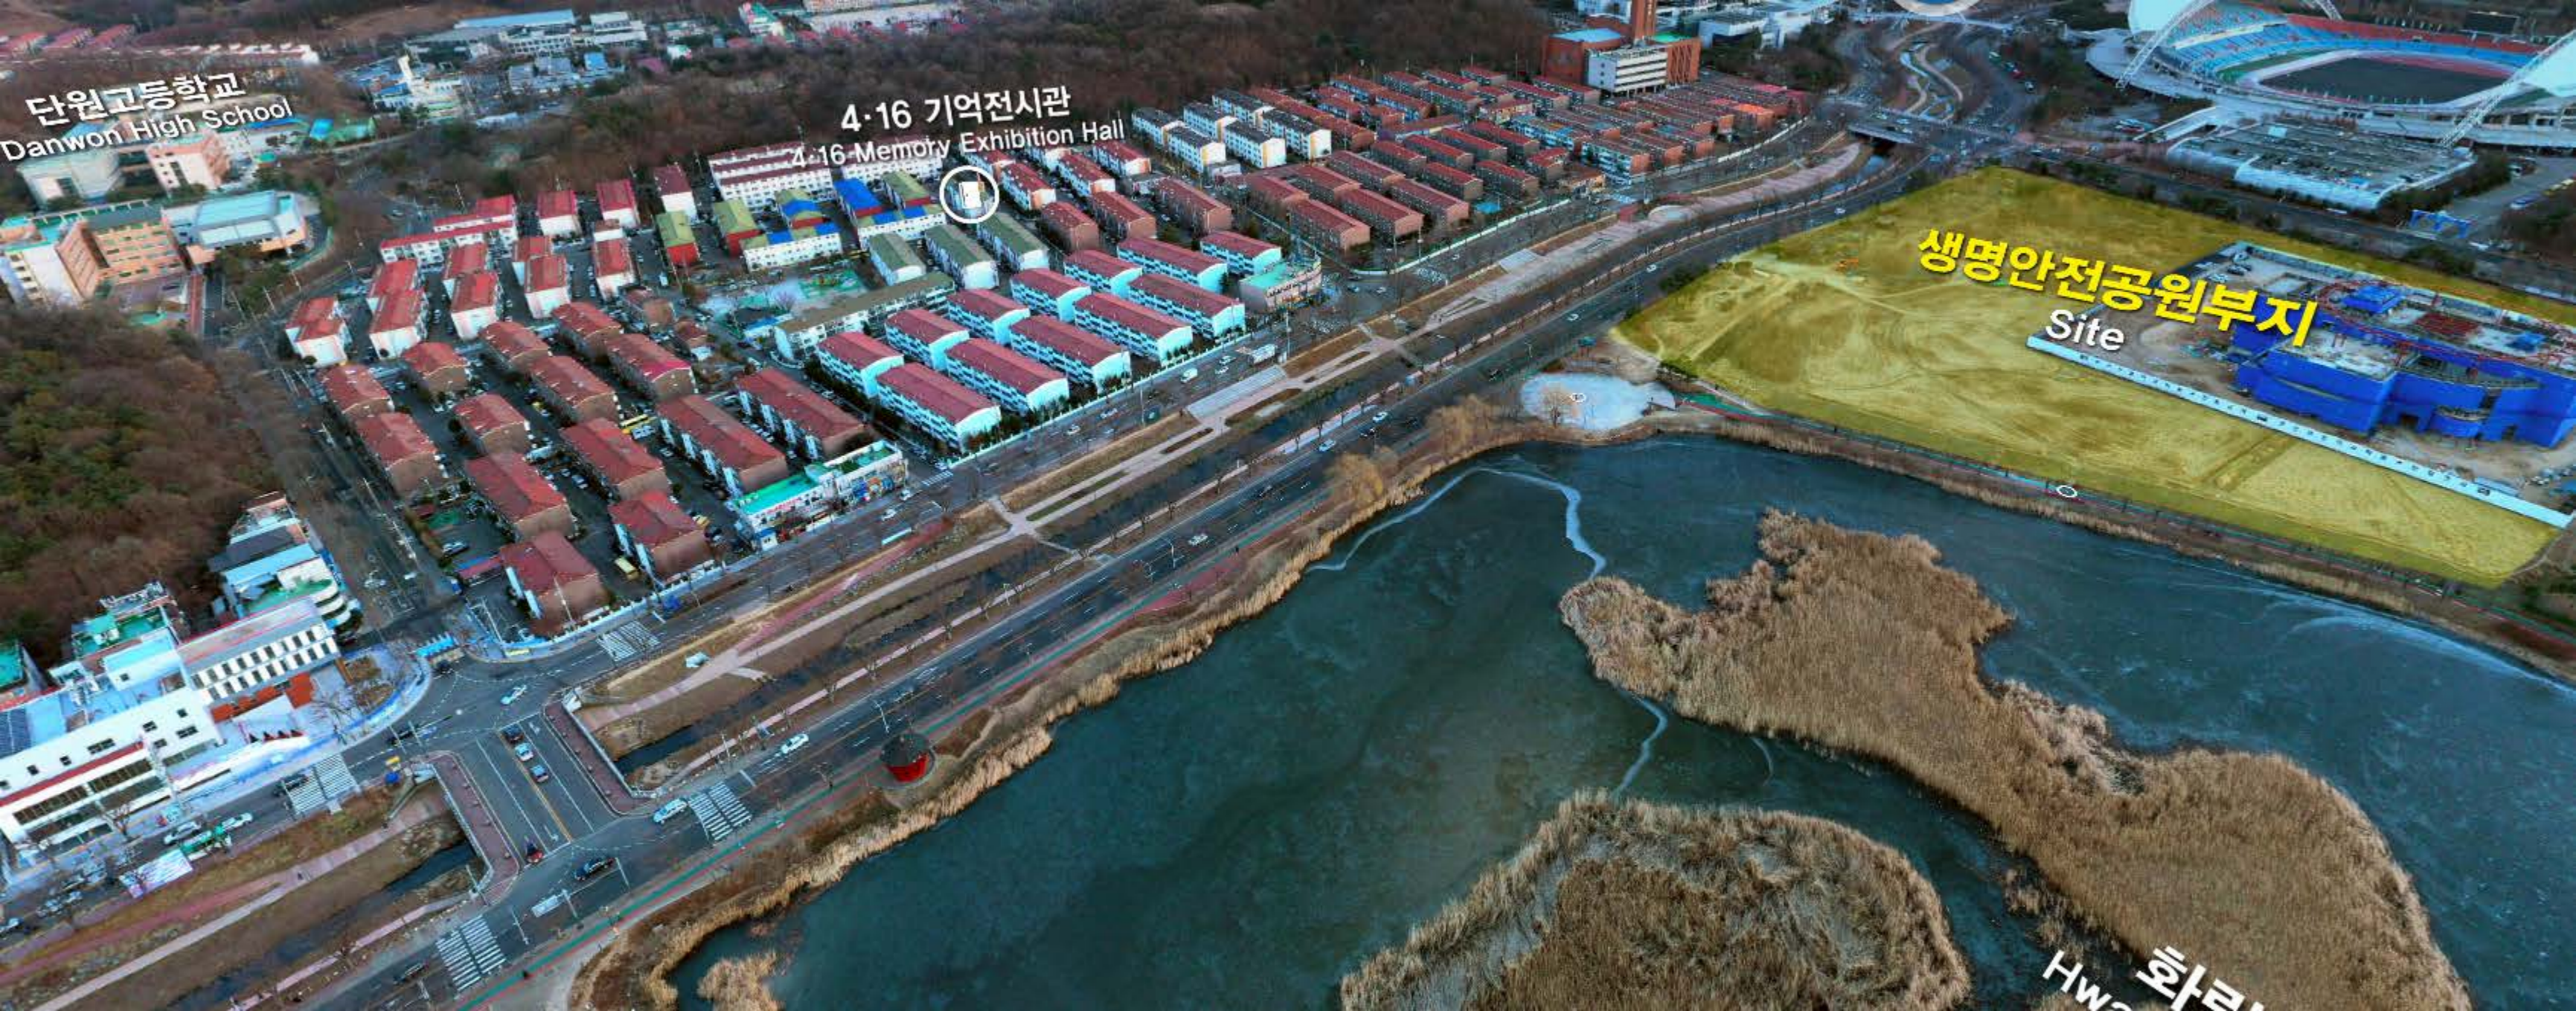

4.16 기억교실  
Memory Classroom

생명안전공원부지  
Site

안산하늘오름캠핑장  
Ansan Heunguryul Airo Camping Ground

4.16 기억전시관  
4.16 Memory Exhibition Hall

단원고등학교  
Danwon High School

단원고등학교  
Danwon High School

4·16 기억전시관  
4·16 Memory Exhibition Hall

생명안전공원부지  
Site

Hwa  
화리

단원고등학교  
Danwon High School

4·16 기억교실  
Memory Classroom

4·16 기억전시관  
4·16 Memory Exhibition Hall

생명안전공원부지  
Site

안산화랑오토캠핑장  
Ansan Hwarang Auto Camping Ground

화랑저수지  
Hwarang Reservoir

생명안전공원부지  
Site

안산화랑오토캠핑장  
Ansan Hwarang Auto Camping Ground

화랑유원지  
Hwarang Park

경기도미술관  
Gyeonggi Art Museum

화랑저수지  
Hwarang Reservoir

단원고등학교  
Danwon High School

4·16 기억전시관  
4·16 Memory Exhibition Hall

An aerial photograph showing a large reservoir in the foreground with several islands of reeds. To the left, a road and a building complex are visible. In the upper left, a green field is highlighted with yellow text. To the right, a parking area with many cars is visible. The sky is overcast.