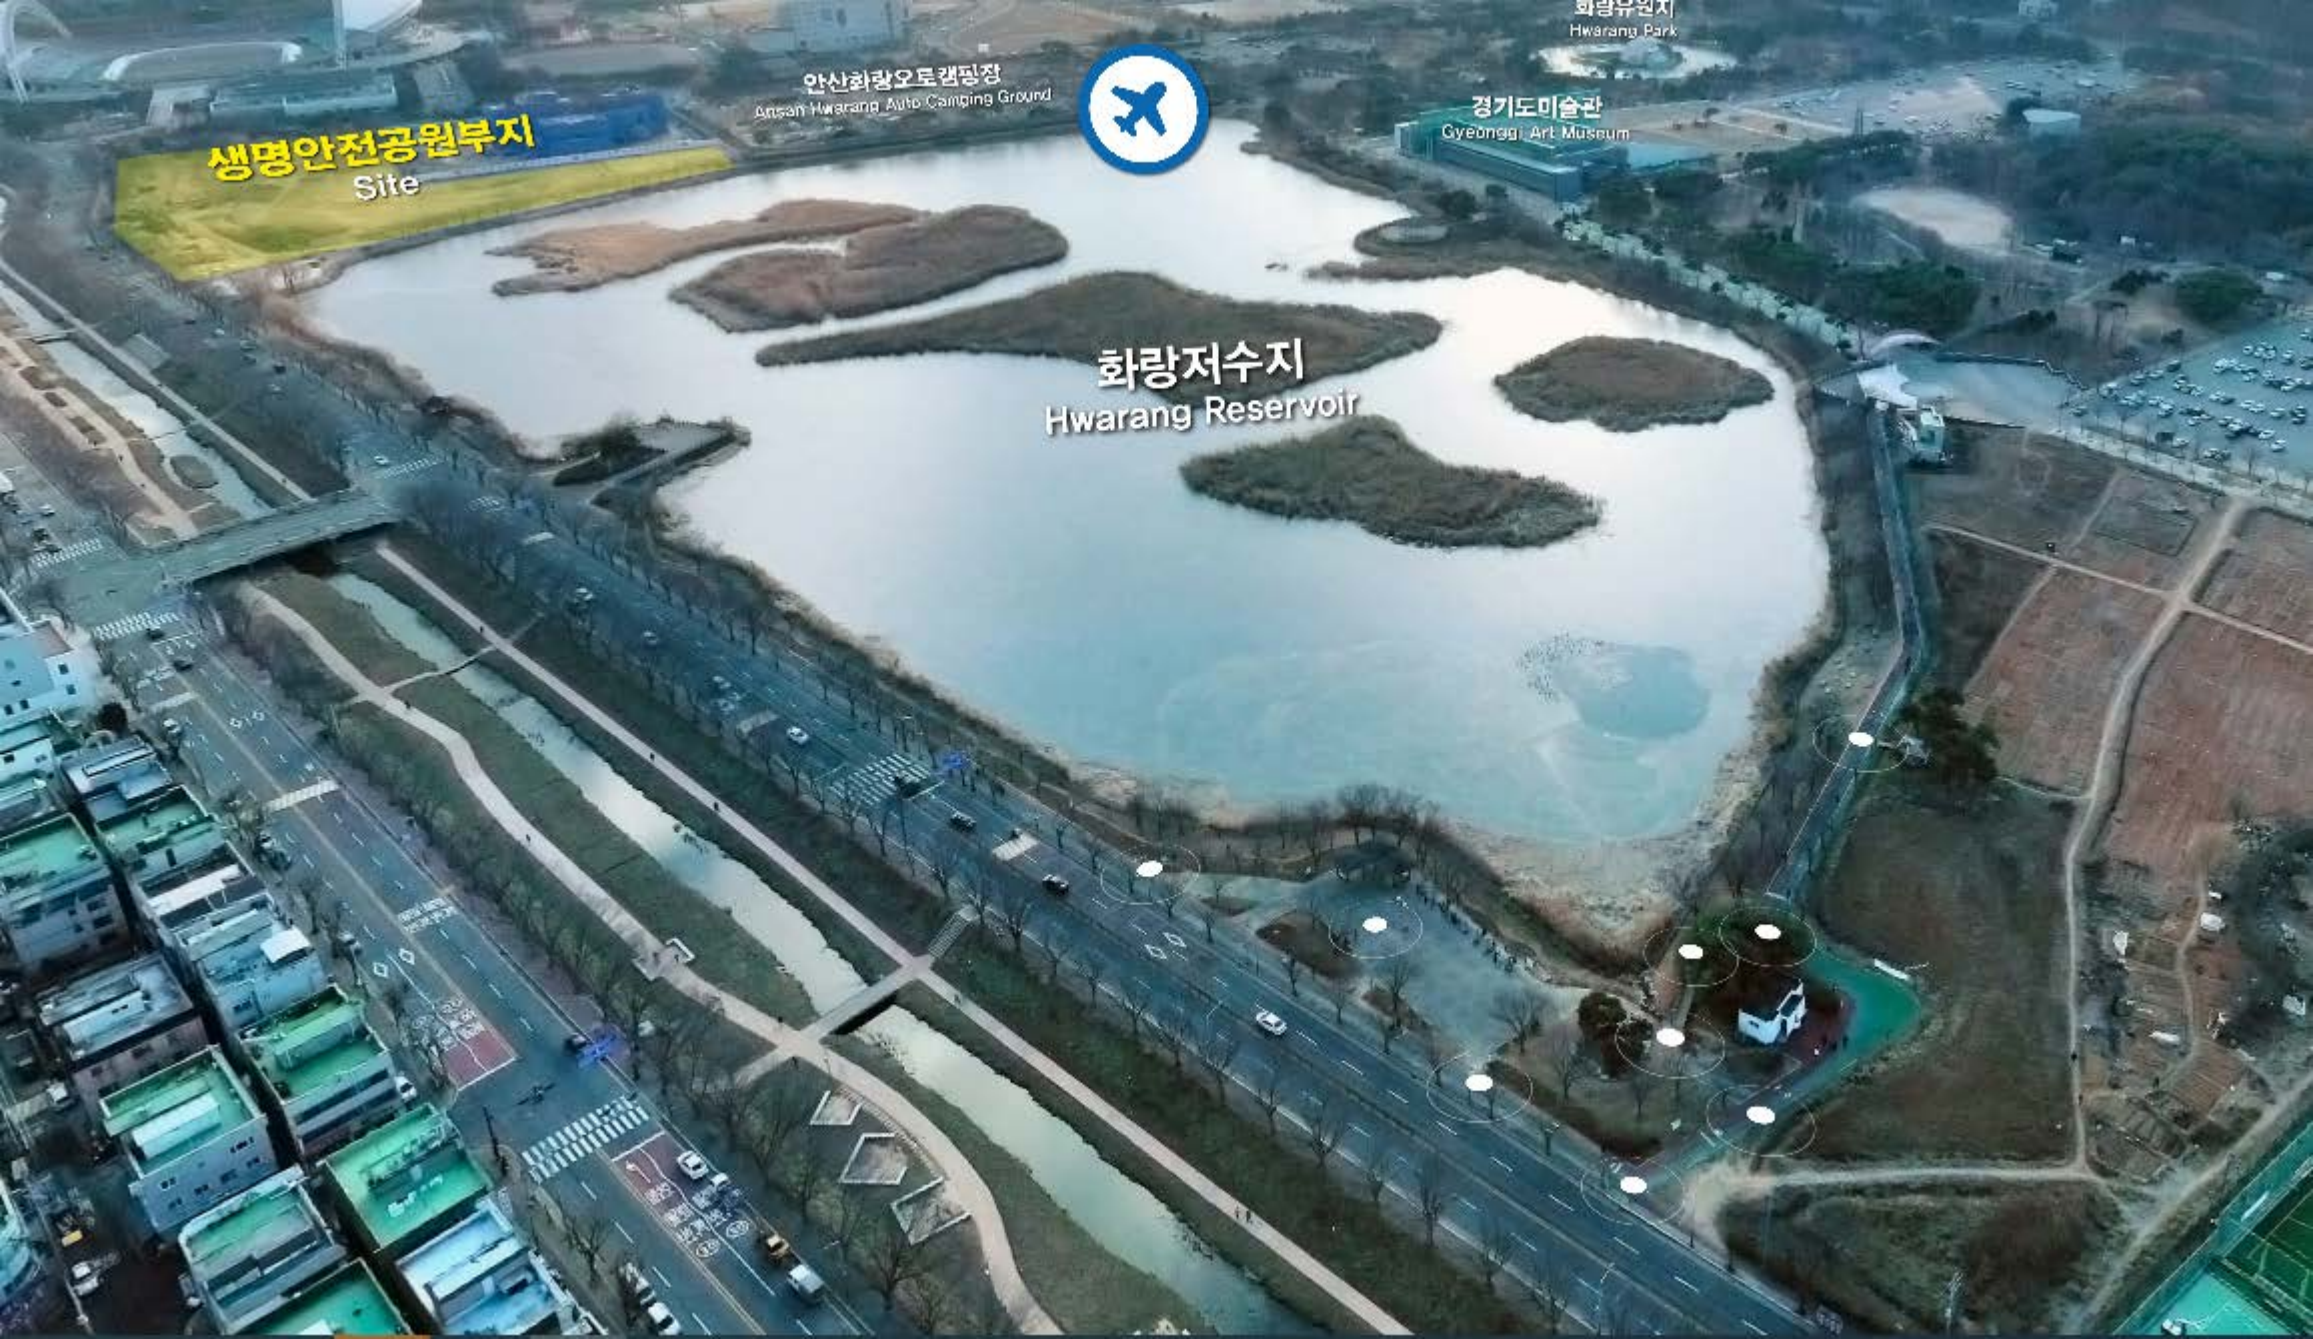

생명안전공원부지  
Site

안산화랑오토캠핑장  
Ansan Hwarang Auto Camping Ground

화랑유원지  
Hwarang Park

경기도미술관  
Gyeonggi Art Museum

화랑저수지  
Hwarang Reservoir

단원고등학교  
Danwon High School

4·16 기억전시관  
4·16 Memory Exhibition Hall

4·16 기억교실  
Memory Classroom

생명안전공원부지  
Site

안산화랑오토캠핑장  
Ansan Hwarang Auto Camping Ground

화랑저수지  
Hwarang Reservoir

경기도미술관  
Gyeonggi Art Museum

단원고등학교  
Danwon High School

4·16 기억전시관  
4·16-Memory Exhibition Hall

An aerial photograph showing a large reservoir in the foreground with several islands of reeds. To the left, a road and a building complex are visible. In the upper left, a green field is highlighted with yellow text. To the right, a parking area with many cars is visible. The sky is overcast.